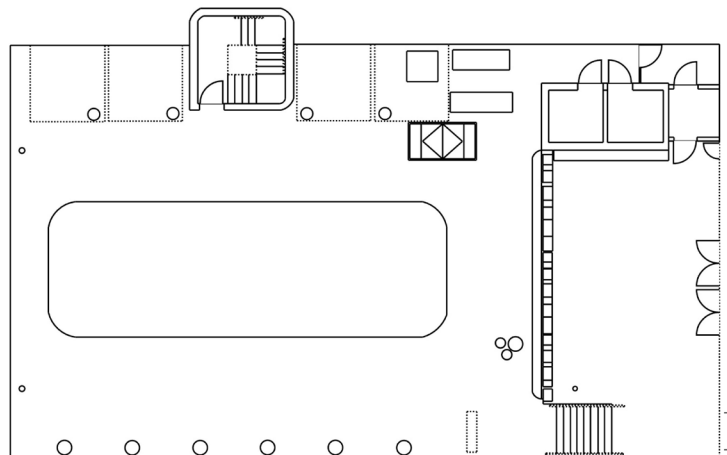

POOL DECK

Unobstructed panoramic views from our Rooftop, featuring Venetian terrazzo decking, private cabanas with banquettes and private bar.

SEATING & CAPACITY

SPACE	SQUARE FOOTAGE	BANQUET	RECEPTION	CLASSROOM	THEATER	U-SHAPE
POOL DECK	3000	60	150	.	60	.