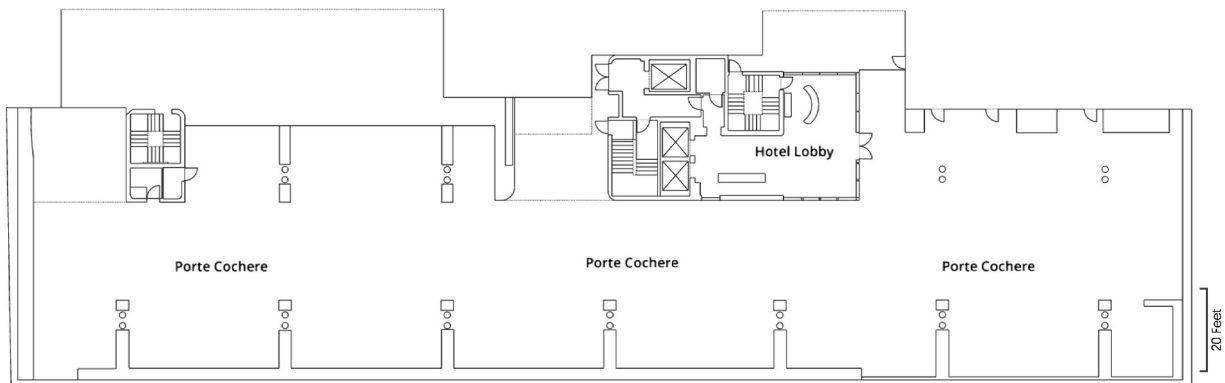

## SEATING & CAPACITY

SPACE	SQUARE FOOTAGE	BANQUET	RECEPTION	CLASSROOM	THEATER	U-SHAPE
PORT COCHERE	14,700	500	700	.	600	.