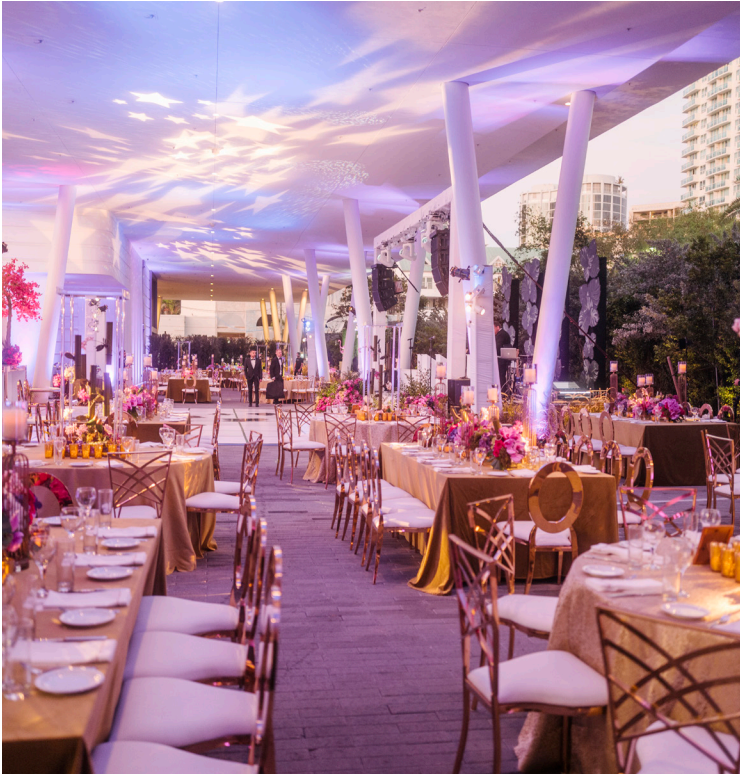

# PORT COCHERE

Dazzling private soirees surrounded by natural greenery and open air. It is an open canvas to make it your own and bring your vision to reality. Ideal setting for social, non profit or corporate events. Unique, covered outdoor space for larger events.

## SEATING & CAPACITY

SPACE	SQUARE FOOTAGE	BANQUET	RECEPTION	CLASSROOM	THEATER	U-SHAPE
PORT COCHERE	14,700	500	700	.	600	.